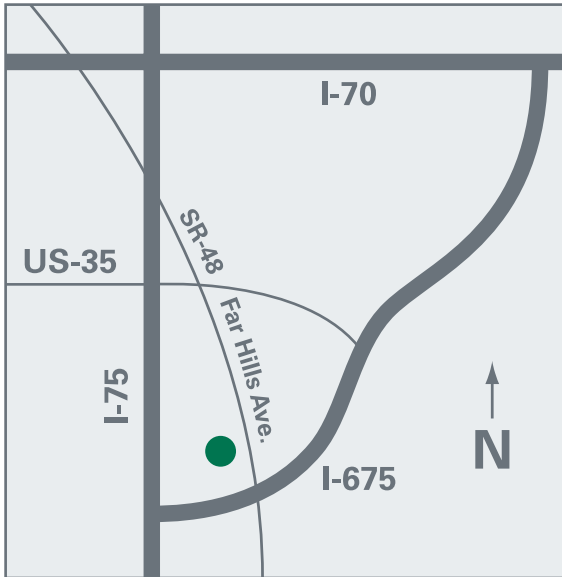

**For more information contact:**

Bethany Village  
6445 Far Hills Avenue  
Dayton, OH 45459  
tel 937-436-6850  
bethany@graceworks.org  
www.BethanyLutheranVillage.org

Bethany Village is located just north of the intersection of Highway I-675 and Far Hills Avenue (Route 48) in Centerville, Ohio.

**Directions**

**I-75 from the North (airport) or South**

Take Exit 43 to I-675 North toward Columbus. Travel 3.5 miles to Exit 4B–Kettering. The exit loops onto northbound Route 48/Far Hills Ave. Turn left at the second stop light onto the campus of Bethany Village.

**I-675 from the North**

Take Exit 4–Route 48 toward Kettering. Turn right at first stop light onto Route 48/Far Hills Ave. Turn left at the third stoplight onto the campus of Bethany Village.

**From downtown Dayton**

Travel South on Route 48/Main Street. Main Street becomes Far Hills Ave. After passing through the intersection of Whipp Road in Centerville, travel approximately .25 mile to the second stoplight. Turn right onto the campus of Bethany Village.